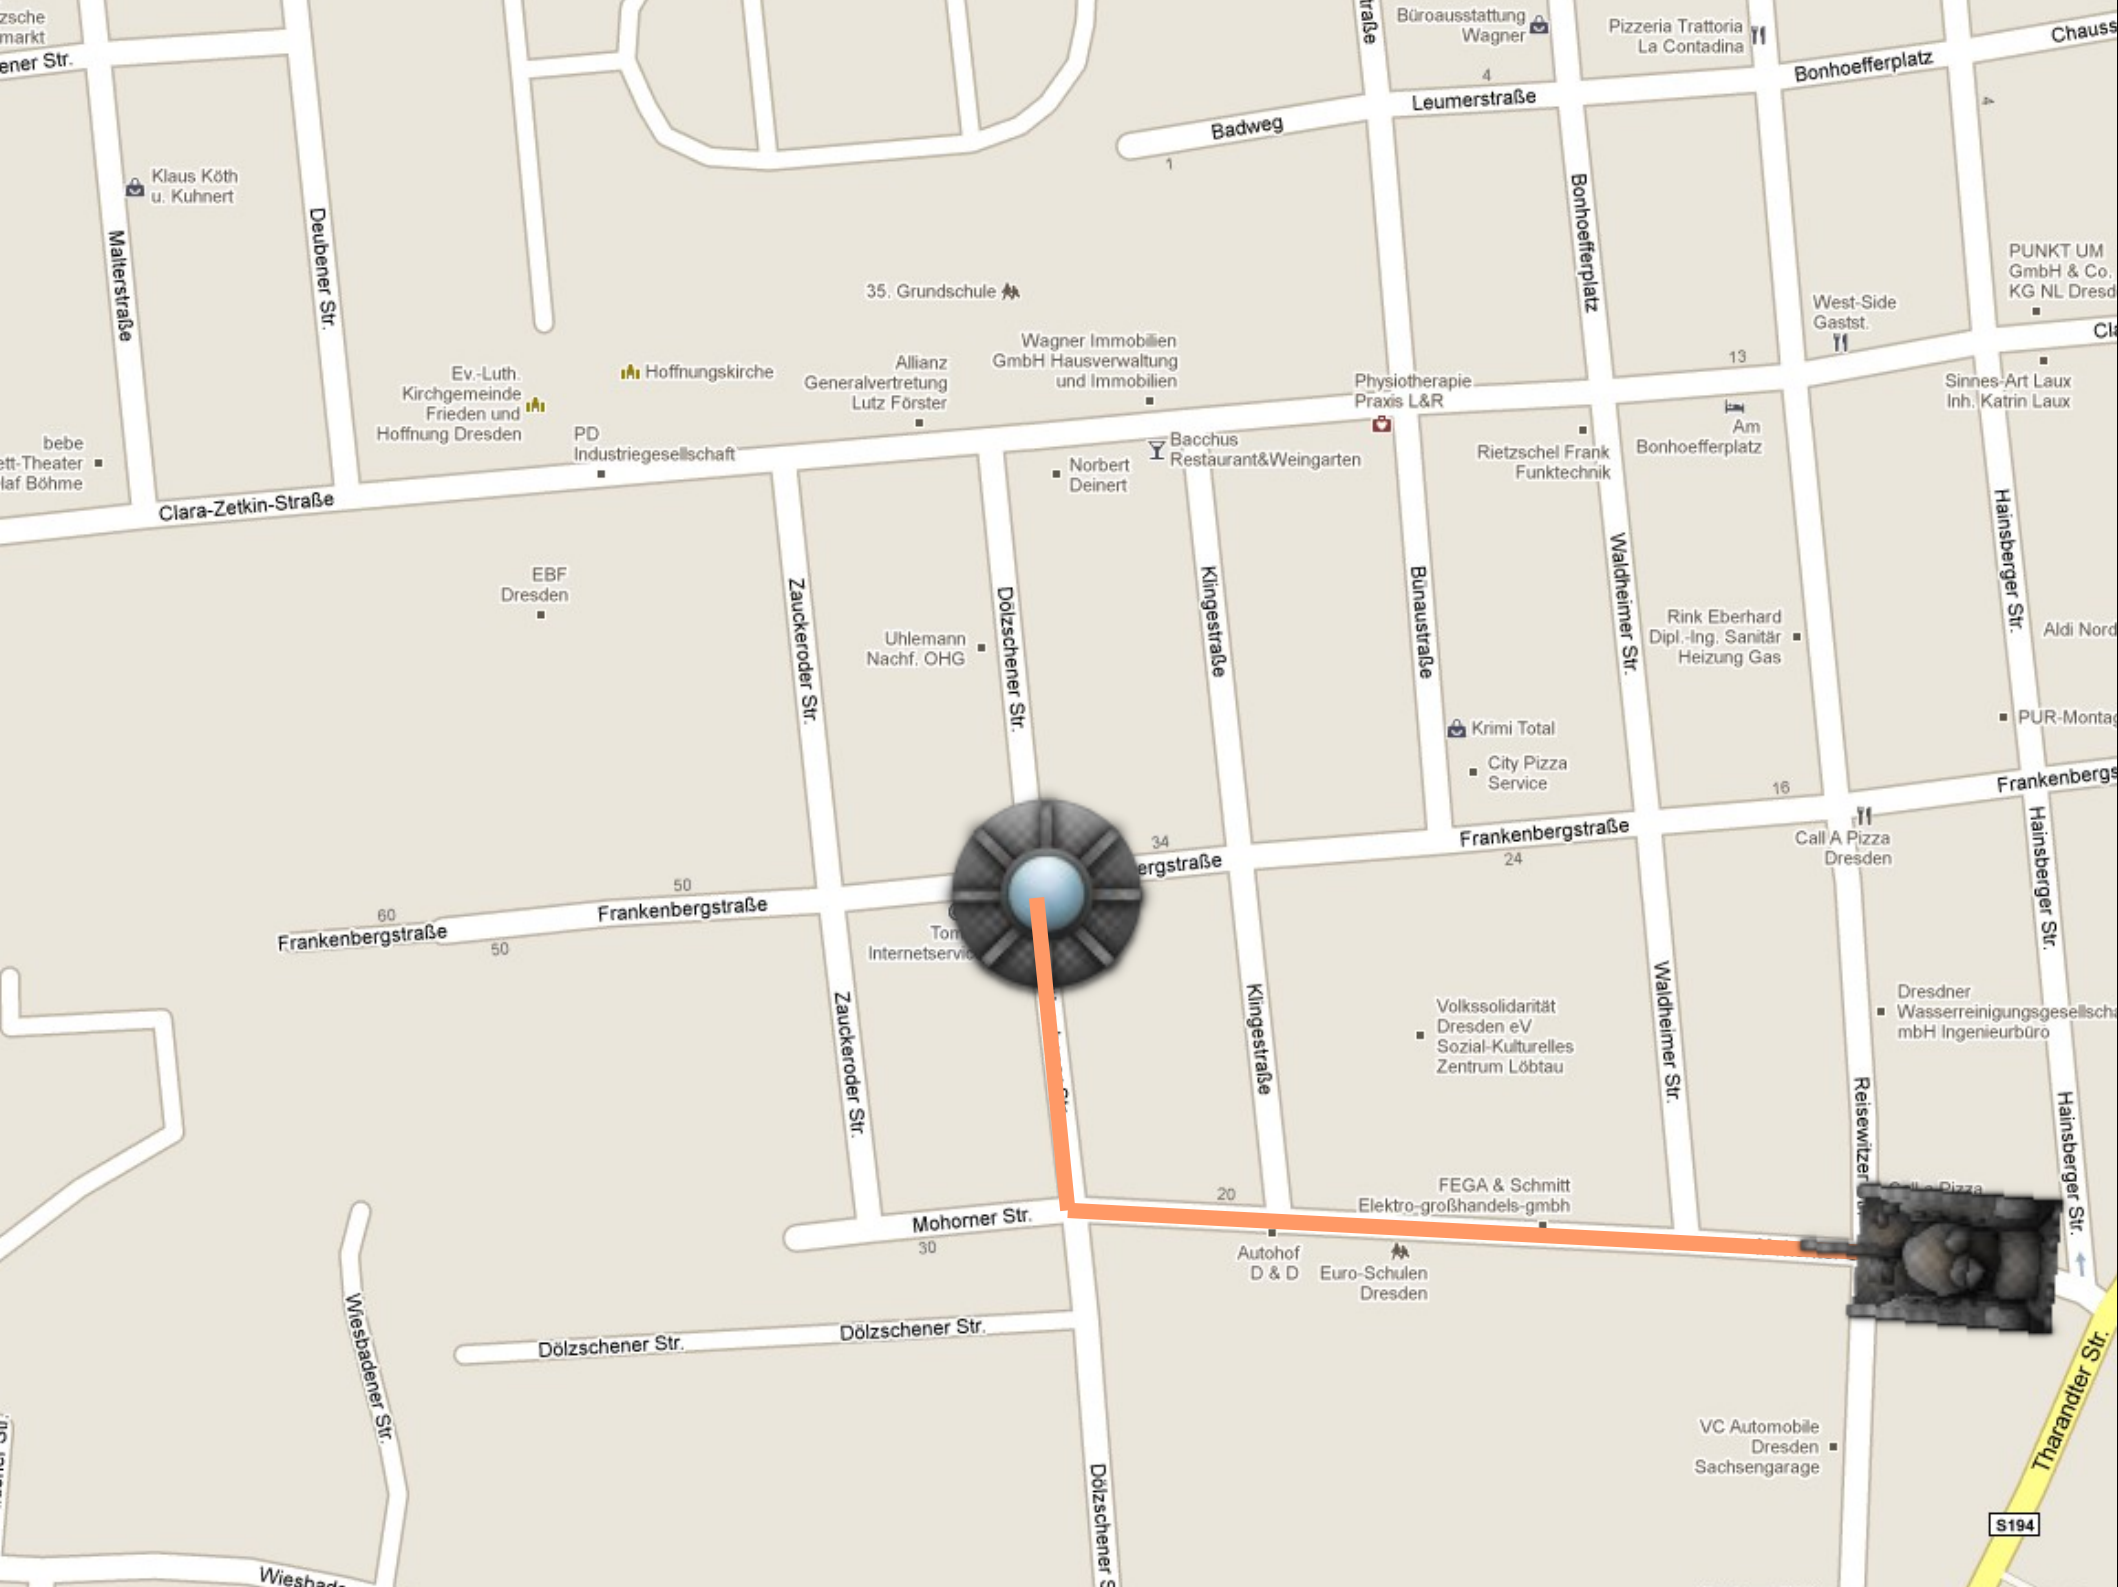

Frankenbergstraße 60
Frankenbergstraße 50
Frankenbergstraße 50

Mohomer Str. 30

S194