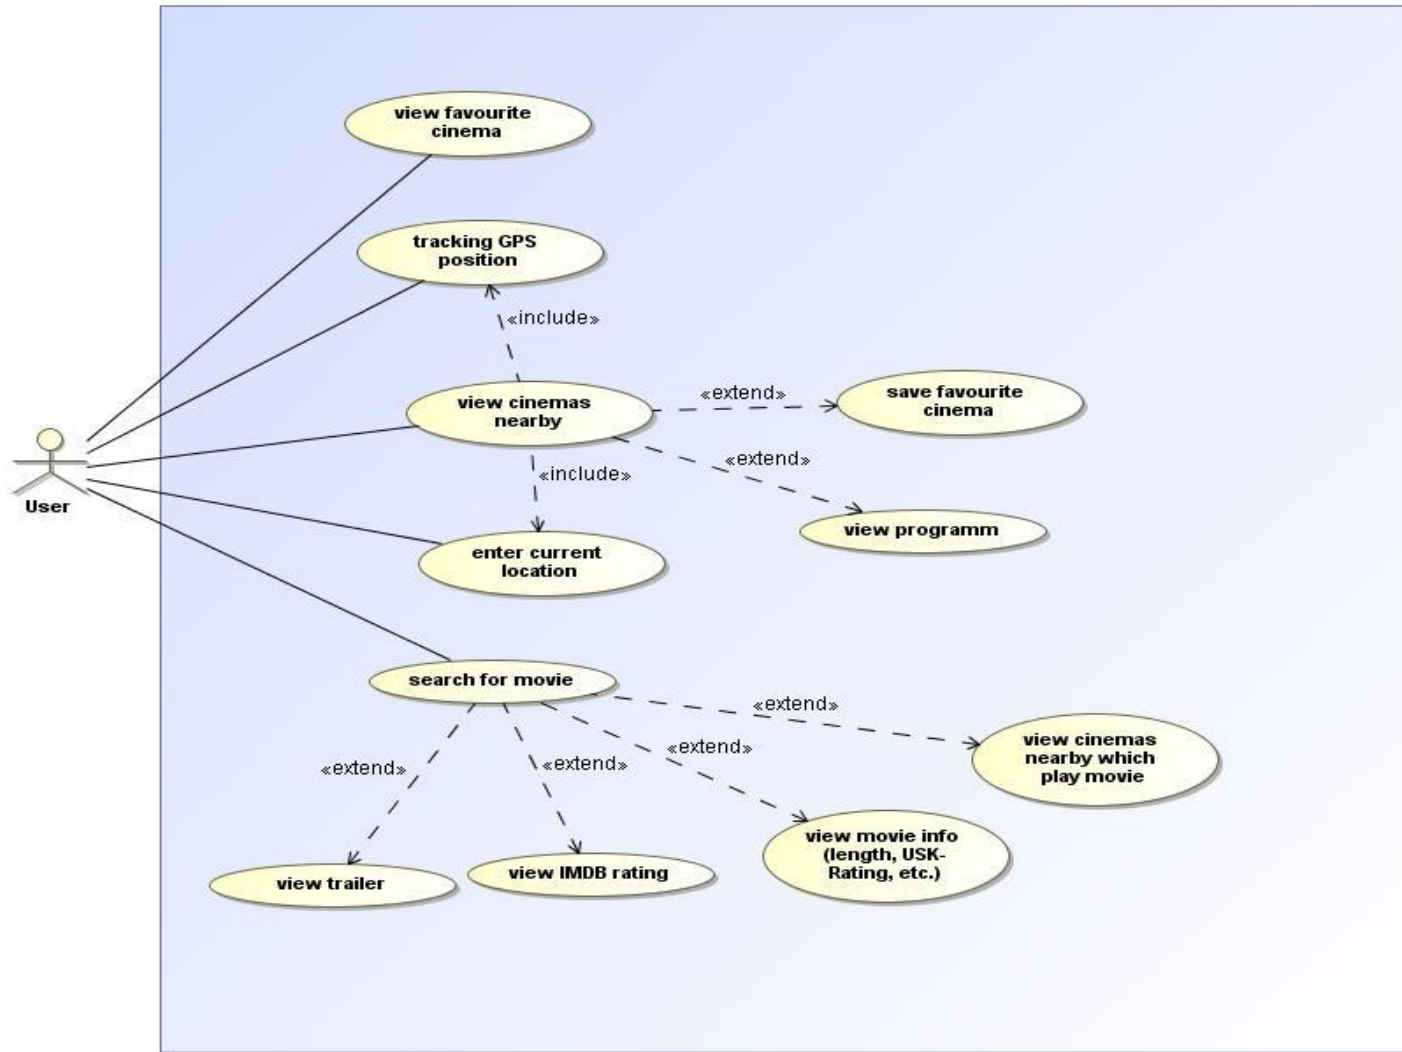

Application Development for Mobile and Ubiquitous Computing

MA²
(Movies All Areas)

First Presentation

GroupNo.10

Team: Stefan Gubsch, Benjamin Schmidt

- gathered information about your movies
- including: available cinemas, trailer, ratings, critics
- select favourite cinema for faster navigation
- location-based service: see where and how far the cinemas are

- Platform: Android 2.1
- Google Maps for Location-Based Service
- GPRS/UMTS/WLAN for connectivity
- GPS/WLAN to get current location

- Usability
 - intuitive and fast UI on limited screen space
- Technological
 - low resource-usage to decrease page-loading
- Design
 - consistent presentation on different Android-Devices

- First Presentation (4.11.2010)
- Begin with implementation (18.11.2010)
- First prototype (09.12.2010)
- Second Presentation (16.12.2010)
- Finalize App and Debugging
- Third Presentation (27.01.2011)