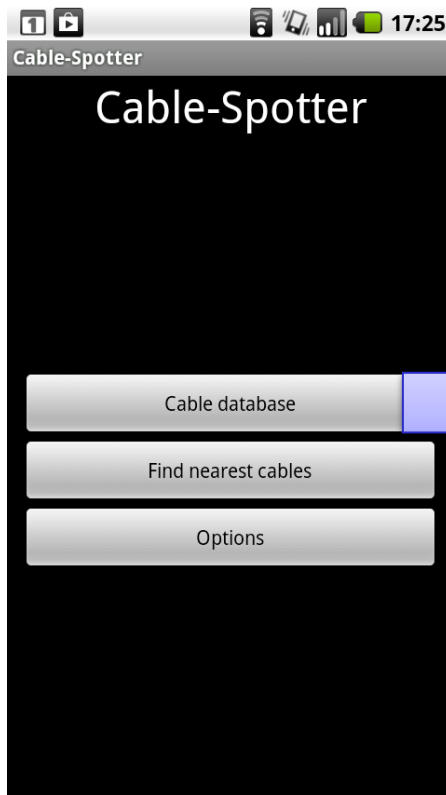

- Detailed information about the spot

Spotlocation

Intent

Intent

Intent

- After entering the desired number of spots, the map shows your location and the cable-locations

- Activity gets your location by GPS or wirelessnetwork
- Notification if GPS or networklocation is deactivated
- User will be forwarded to networkoptions