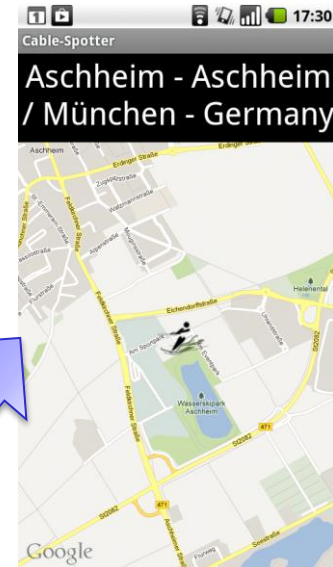

Application Development for Mobile and Ubiquitous Computing

Cable-Spotter

Final Presentation

GroupNo. 11

Team: Tom Lutze

- Lokal Database for all Waterski-Parks in the World

- Database is sorted by countries and displayed in ListView

- Detailed information about the spot

Spotlocation

Intent

Intent

Intent

- After entering the desired number of spots, the map shows your location and the cable-locations

- Activity gets your location by GPS or wirelessnetwork
- Notification if GPS or networklocation is deactivated
- User will be forwarded to networkoptions

- Fetched from WebSites

Cable Search

Region: Country:

v.1.3.2

Abatzolok Animal Wakepark - Abatzolok - Hungary
 IR http://www.animalwakepark.hu
 palya@vargasclub.hu

Adapazari - Adapazari / Istanbul - Turkey