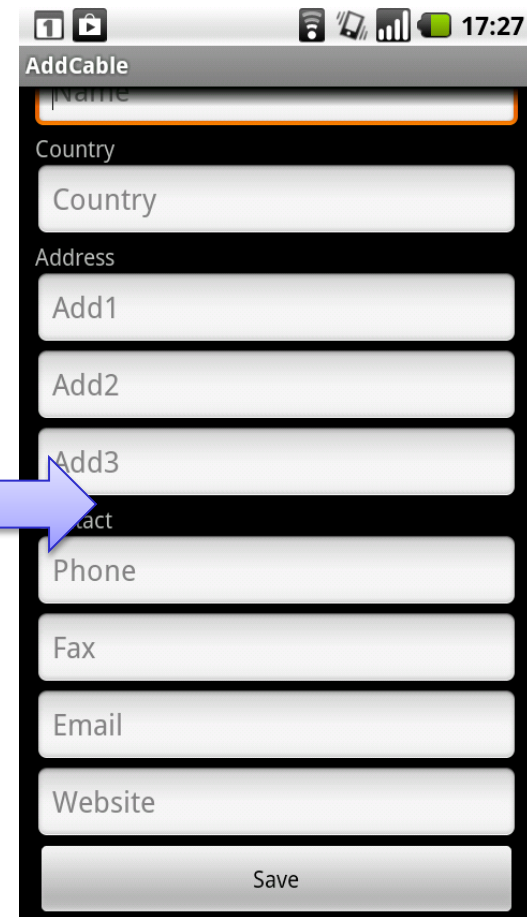

- Manually by userinput (new feature)