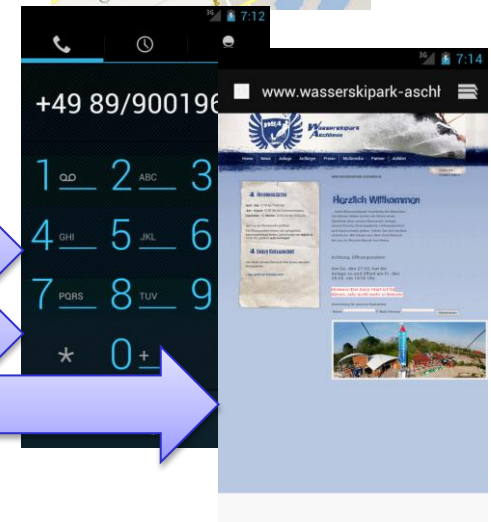

- Detailed information about the spot

Spotlocation

Intent

Intent

Intent

- After entering the desired number of spots, the map shows your location and the cable-locations

- Activity gets your location by GPS or wirelessnetwork
- Notification if GPS or networklocation is deactivated
- User will be forwarded to networkoptions