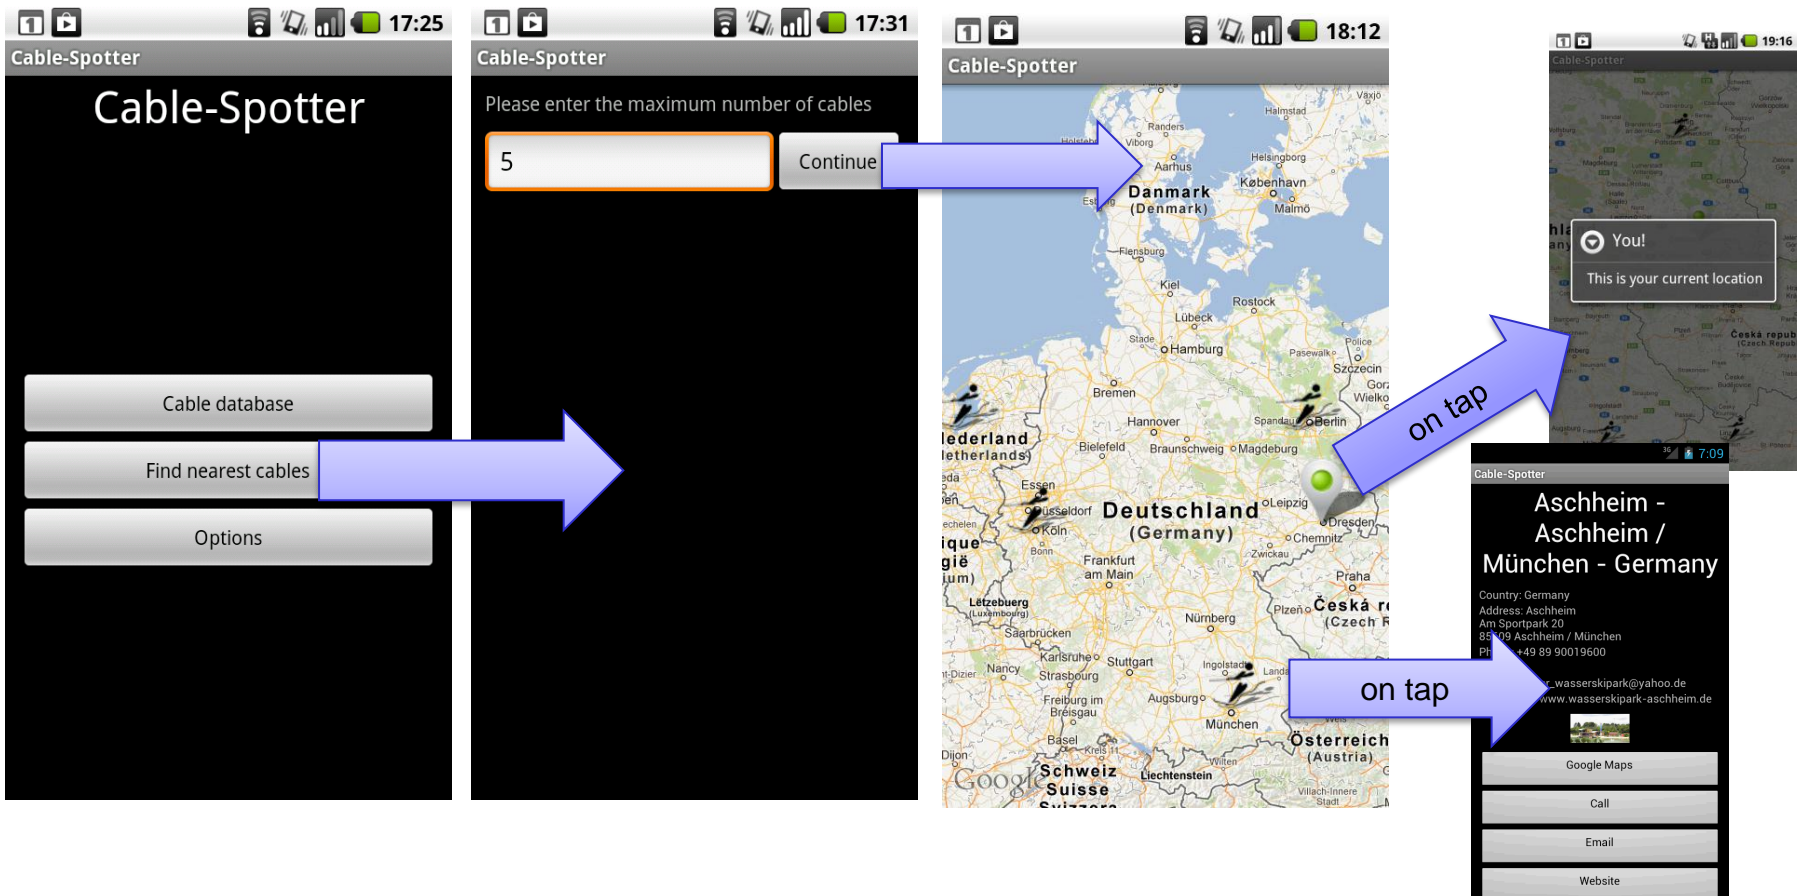

- Detailed information about the spot

Spotlocation

Intent

Intent

Intent

- After entering the desired number of spots, the map shows your location and the cable-locations

- Activity gets your location by GPS or wirelessnetwork
- Notification if GPS or networklocation is deactivated
- User will be forwarded to networkoptions