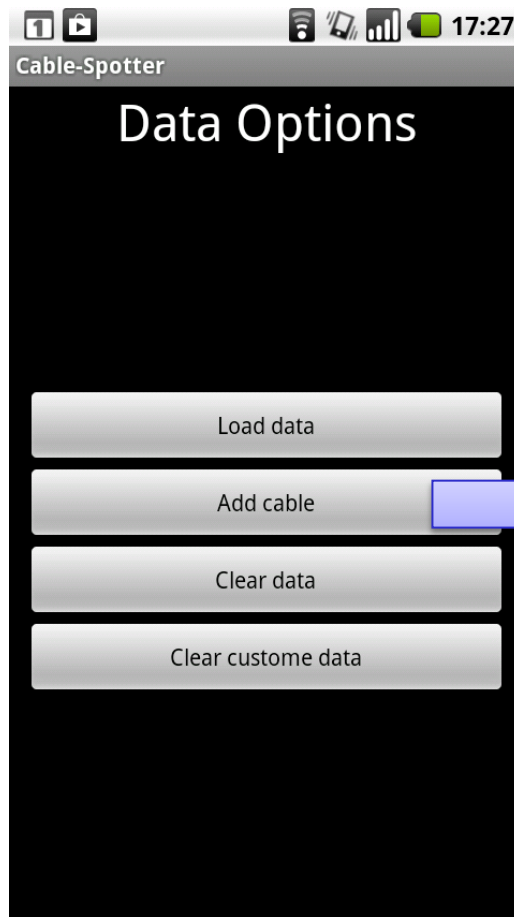

- Manually by userinput (new feature)