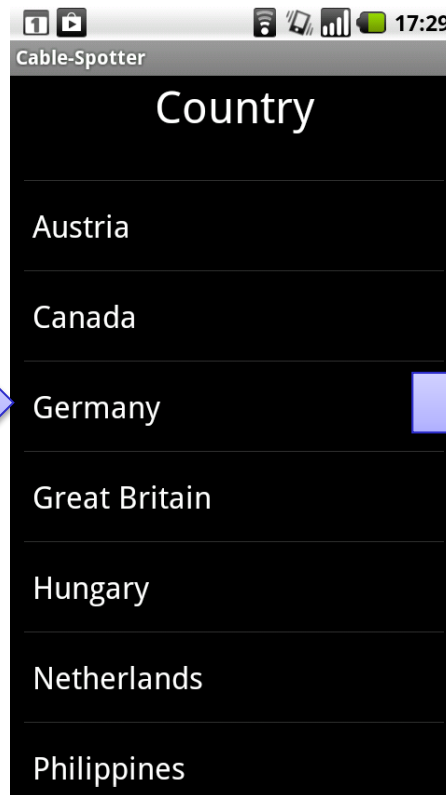

Application Development for Mobile and Ubiquitous Computing

Cable-Spotter

Final Presentation

GroupNo. 11

Team: Tom Lutze

- Lokal Database for all Waterski-Parks in the World

- Database is sorted by countries and displayed in ListView

- Detailed information about the spot

Spotlocation

Intent

Intent

Intent

- After entering the desired number of spots, the map shows your location and the cable-locations

- Activity gets your location by GPS or wirelessnetwork
- Notification if GPS or networklocation is deactivated
- User will be forwarded to networkoptions

- Fetched from WebSites

Cable Search

Region: Country:

v.1.3.2

Abatzolok Animal Wakepark - Abatzolok - Hungary
 IR http://www.animalwakepark.hu
 palya@vargasclub.hu

Adapazari - Adapazari / Istanbul - Turkey