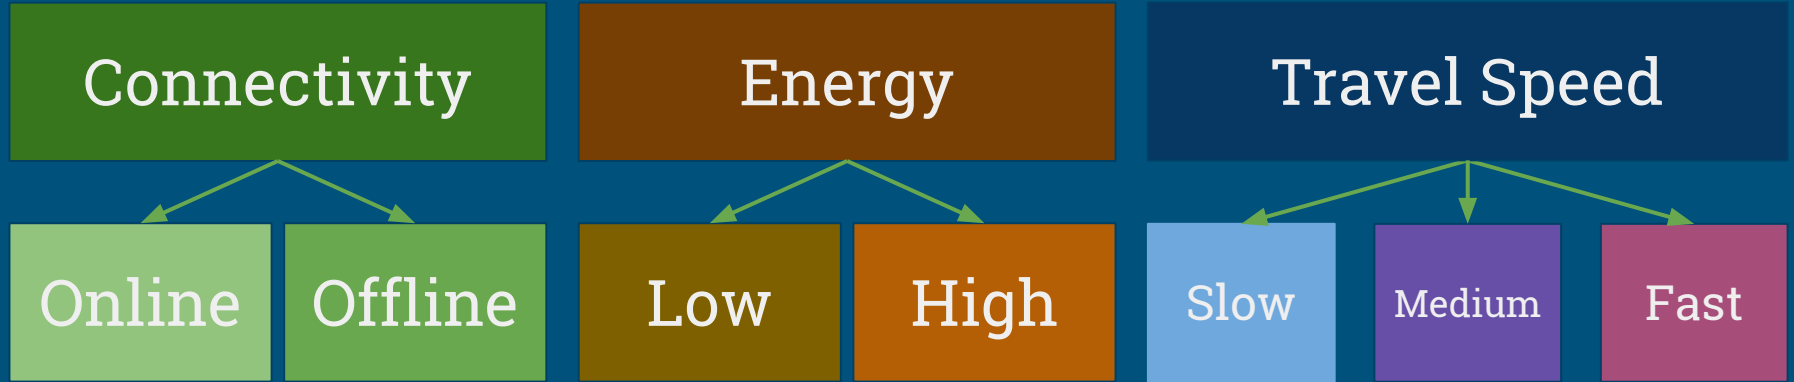

The Adventurer App

Adaptation Concept

Roadmap

- Already implemented
- Currently implementing
- Not Yet implemented

Context

In which kind of situation
you use our app?

While experiencing your
outdoor adventure ...

... searching for a safe spot to rest ...

... anywhere on
earth...

... after a long day

Adaptation Features

Context → App Reaction

Architecture

Technologies

Adventurer App