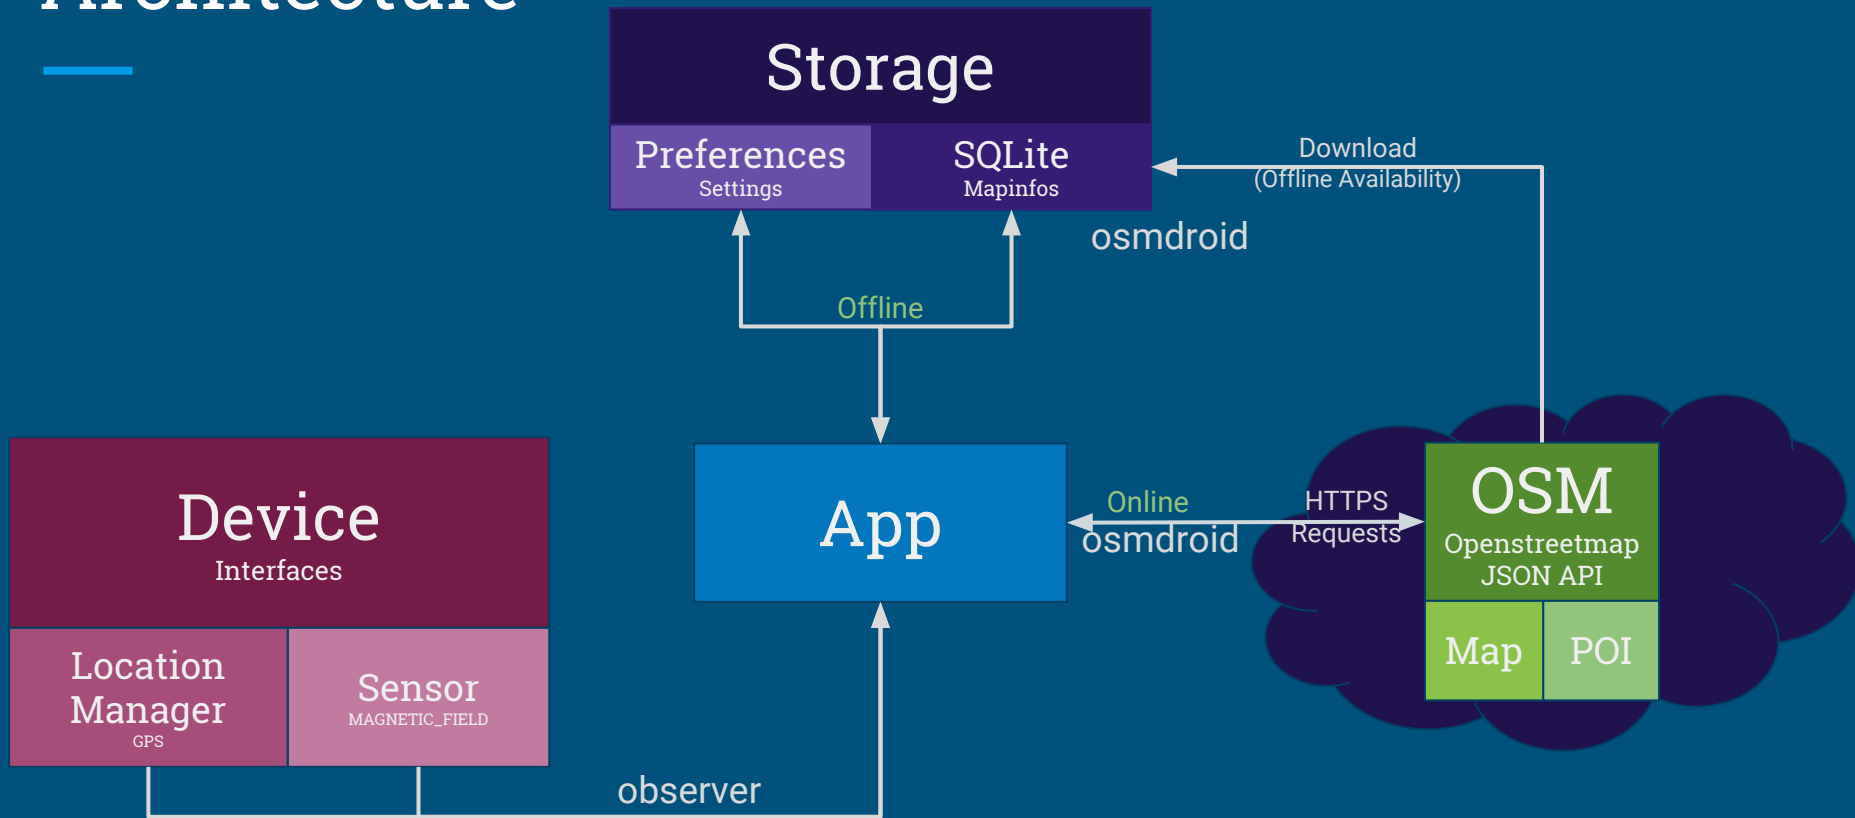

... searching for a safe spot to rest ...

... anywhere on
earth...

... after a long day

Adaptation Features

Context → App Reaction

Architecture

Technologies

Adventurer App

Sensors

Magnetic Field for compass

SQLite

Offline content (POI, maps)

Server

map data from osm as JSON

Location Manager

customizable Location Listener
from device to get GPS

Shared Preferences

save application settings

Work Plan

- Refine UI and add smaller features
- Optimize energy consumption
- add Offline feature

* current status