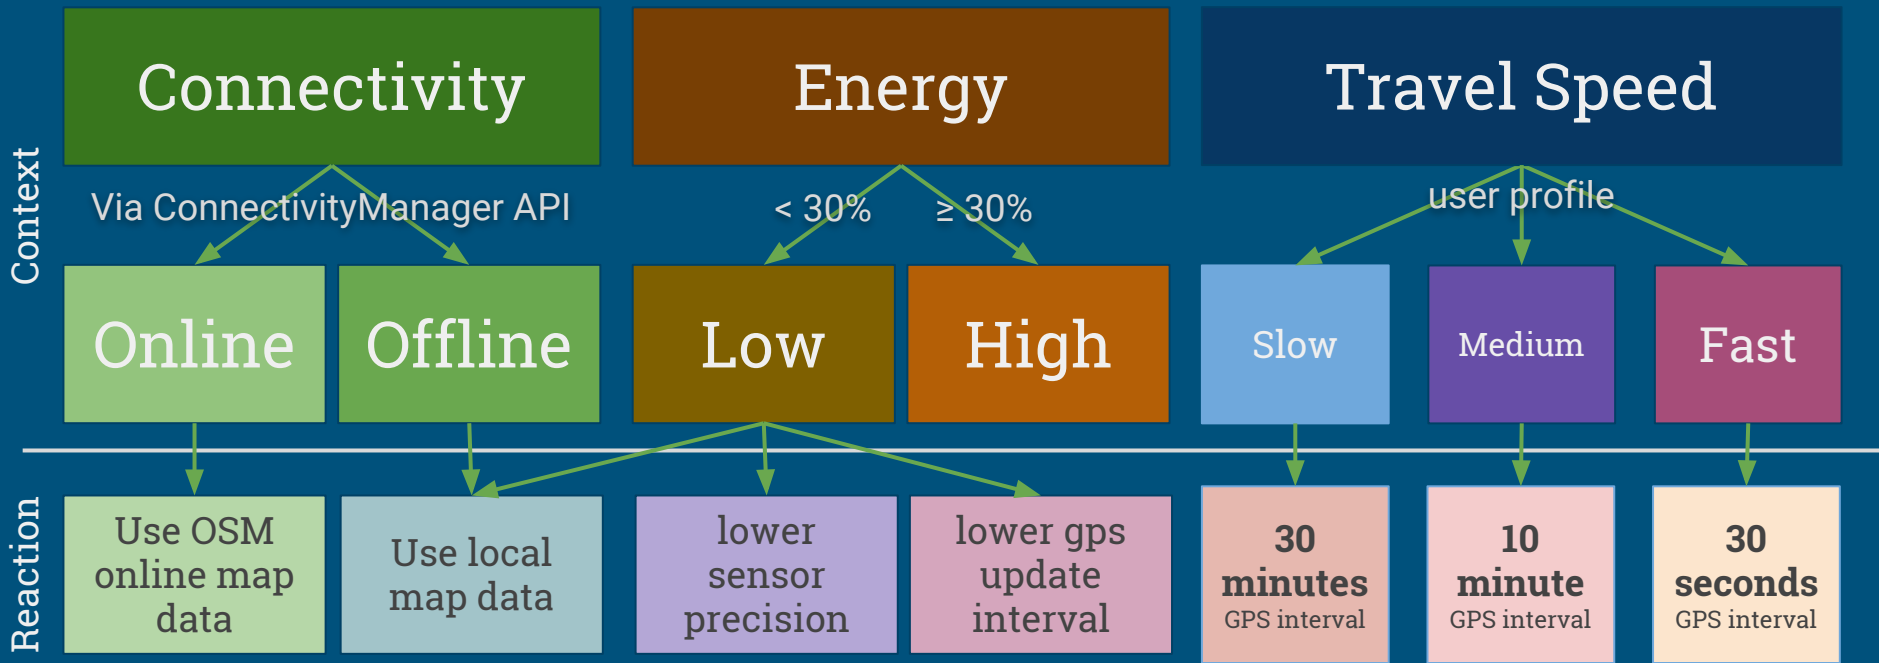

... searching for a safe spot to rest ...

... anywhere on
earth...

... after a long day

Adaptation Features

Context → App Reaction

Architecture

Technologies

Adventurer App

Sensors

Magnetic Field for compass

SQLite

Offline content (POI, maps)

Server

map data from osm as JSON

Location Manager

customizable Location Listener
from device to get GPS