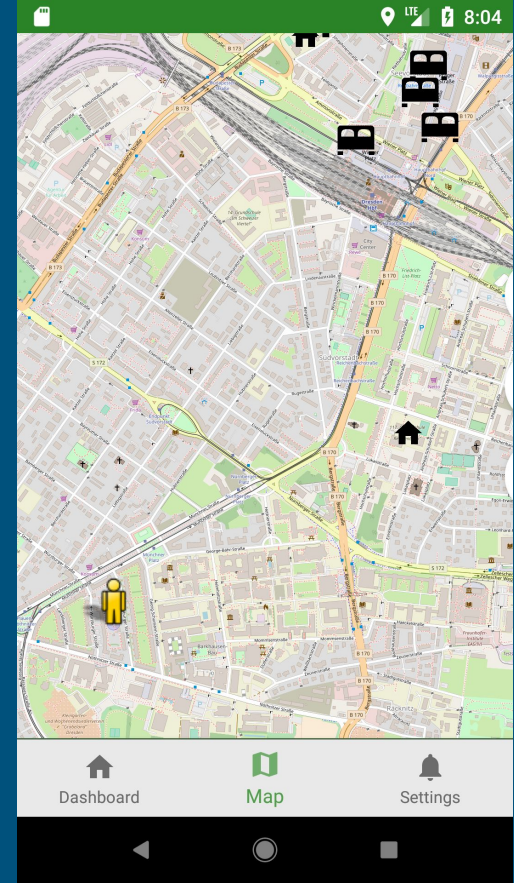

Work Plan

- Refine UI and add smaller features
- Optimize energy consumption
- add Offline feature

* current status