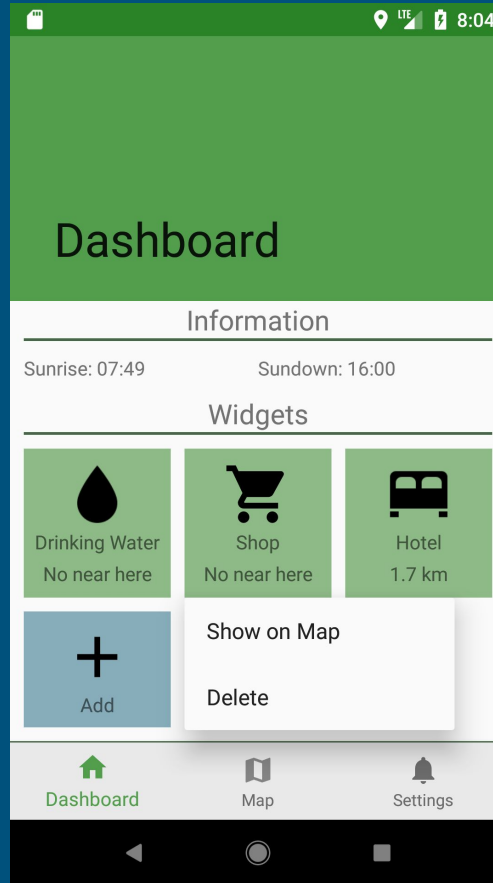

Work Plan

- Refine UI and add smaller features
- Optimize energy consumption
- add Offline feature

* current status